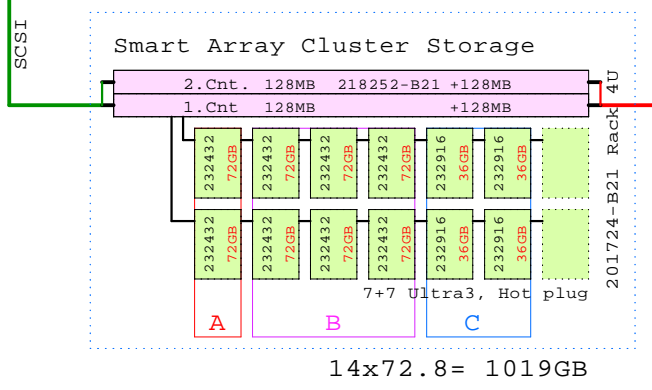

Compaq ProLiant DL380 G2, RSO

Smart Array Cluster Storage

BOM of this SA-RSO System

Part Number	Qty	Description
201724-B21	1	Smart Array Cluster 128MB Rack 4U
1.1	1	128MB Battery Backed Cache Upgrade
1.2	1	Smart Array Cluster Cntrl 2nd 128MB
1.2.1	1	128MB Battery Backed Cache Upgrade
1.3	8	72.8GB 10000r Ultra3 SCSI disk 1"
1.4	4	36GB 15000r Ultra3 SCSI disk 1"
2	1	ProLiant DL380 G2 1400MHz 256MB rack 2U
2.1	1	CPQ Remote Insight manager kit
2.2	1	Pentium III P1400-512kb processor kit
2.3	1	256MB 133MHz ECC SDRAM (2x128MB)
2.4	1	512MB 133MHz ECC SDRAM (2x256MB)
2.5	1	50/100GB Hot plug AIT tape drive
2.6	1	DL380R02 second power supply
2.7	1	Hot plug blower option kit, 3x fans
3	1	ProLiant DL380 G2 1400MHz 256MB rack 2U
3.1	1	CPQ Remote Insight manager kit
3.2	1	Pentium III P1400-512kb processor kit
3.3	1	256MB 133MHz ECC SDRAM (2x128MB)
3.4	1	512MB 133MHz ECC SDRAM (2x256MB)
3.5	1	50/100GB Hot plug AIT tape drive
3.6	1	DL380R02 second power supply
3.7	1	Hot plug blower option kit, 3x fans
4	1	ProLiant Essentials RSO Pack