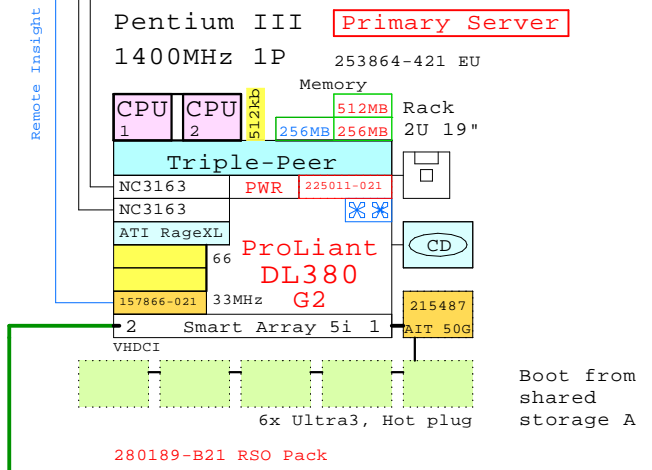

Compaq ProLiant DL380 G2, RSO

Smart Array Cluster Storage

BOM of this SA-RSO System

Part Number	Qty	Description
201724-B21	1	Smart Array Cluster 128MB Rack 4U
1.1	1	128MB Battery Backed Cache Upgrade
1.2	1	Smart Array Cluster Cntrl 2nd 128MB
1.2.1	1	128MB Battery Backed Cache Upgrade
1.3	8	72.8GB 10000r Ultra3 SCSI disk 1"
1.4	4	36GB 15000r Ultra3 SCSI disk 1"
2	1	ProLiant DL380 G2 1400MHz 256MB rack 2U
2.1	1	CPQ Remote Insight manager kit
2.2	1	Pentium III P1400-512kb processor kit
2.3	1	256MB 133MHz ECC SDRAM (2x128MB)
2.4	1	512MB 133MHz ECC SDRAM (2x256MB)
2.5	1	50/100GB Hot plug AIT tape drive
2.6	1	DL380R02 second power supply
2.7	1	Hot plug blower option kit, 3x fans
3	1	ProLiant DL380 G2 1400MHz 256MB rack 2U
3.1	1	CPQ Remote Insight manager kit
3.2	1	Pentium III P1400-512kb processor kit
3.3	1	256MB 133MHz ECC SDRAM (2x128MB)
3.4	1	512MB 133MHz ECC SDRAM (2x256MB)
3.5	1	50/100GB Hot plug AIT tape drive
3.6	1	DL380R02 second power supply
3.7	1	Hot plug blower option kit, 3x fans
4	1	ProLiant Essentials RSO Pack