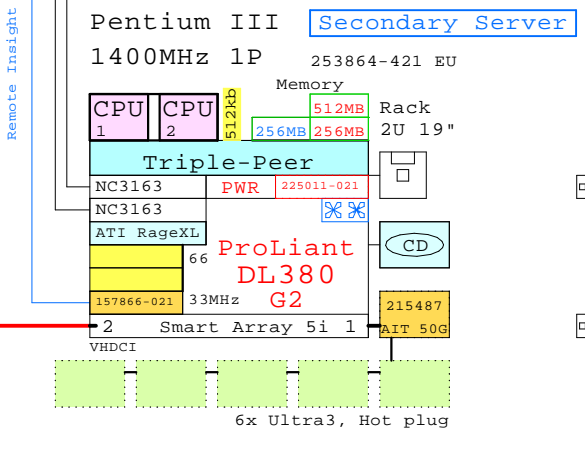

Compaq ProLiant DL380 G2, RSO

Smart Array Cluster Storage

BOM of this SA-RSO System

Part Number	Qty	Description
201724-B21	1	Smart Array Cluster 128MB Rack 4U
1.1	1	128MB Battery Backed Cache Upgrade
1.2	1	Smart Array Cluster Cntrl 2nd 128MB
1.2.1	1	128MB Battery Backed Cache Upgrade
1.3	8	72.8GB 10000r Ultra3 SCSI disk 1"
1.4	4	36GB 15000r Ultra3 SCSI disk 1"
2	1	ProLiant DL380 G2 1400MHz 256MB rack 2U
2.1	1	CPQ Remote Insight manager kit
2.2	1	Pentium III P1400-512kb processor kit
2.3	1	256MB 133MHz ECC SDRAM (2x128MB)
2.4	1	512MB 133MHz ECC SDRAM (2x256MB)
2.5	1	50/100GB Hot plug AIT tape drive
2.6	1	DL380R02 second power supply
2.7	1	Hot plug blower option kit, 3x fans
3	1	ProLiant DL380 G2 1400MHz 256MB rack 2U
3.1	1	CPQ Remote Insight manager kit
3.2	1	Pentium III P1400-512kb processor kit
3.3	1	256MB 133MHz ECC SDRAM (2x128MB)
3.4	1	512MB 133MHz ECC SDRAM (2x256MB)
3.5	1	50/100GB Hot plug AIT tape drive
3.6	1	DL380R02 second power supply
3.7	1	Hot plug blower option kit, 3x fans
4	1	ProLiant Essentials RSO Pack