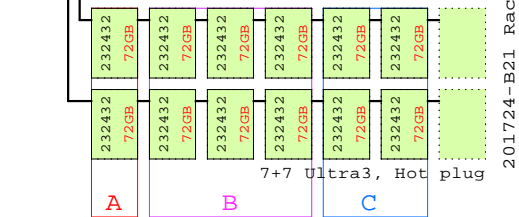

ProLiant ML350 G2

225338-B21 5x
 64bits, 33MHz

2x Ultra3 SCSI 1
 VHDCI

280189-B21 RSO Pack

Smart Array Cluster Storage

Smart Array Cluster Storage

2.Cnt. 128MB 218252-B21 +128MB
 1.Cnt 128MB +128MB

14x72.8 = 1019GB