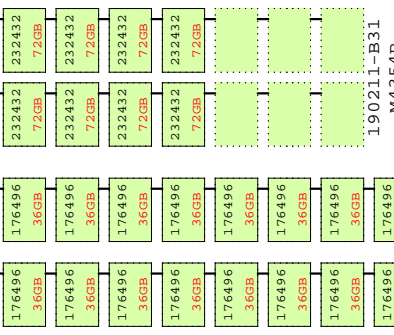

RAID 4ch

SCSI cables VHDCI - VHDCI
12ft included in M43xx

Bill of material

Part Number	Qty	Description
1	1	161153-421 1 ProLiant ML530 1000MHz 128MB Rack 7U
1.1	1	124992-B21 1 Smart Array 5302/64MB,Ultra3 2-chan
1.2	1	128248-B21 1 ML570 Hot plug blower kit, 2x fans
1.3	1	128277-B21 1 128MB 133MHz ECC SDRAM 1x128MB
1.4	2	128279-B21 2 512MB 133MHz ECC SDRAM 1x512MB
1.5	1	128283-B21 1 Pentium III Xeon 1000 256KB processor ki
1.6	1	128286-021 1 ML570/530 R02 second power supply, Int
1.7	1	128288-021 1 Ultra 2/3 Simplex Drive Cage,6x1" Euro
1.7.1	2	232432-B22 2 72.8GB 10000r Ultra3 SCSI disk 1"
1.7.2	3	232916-B22 3 36GB 15000r Ultra3 SCSI disk 1"
1.8	1	157766-B21 1 50GB AIT tape drive, Internal
1.9	1	157866-021 1 CPQ Remote Insight manager kit
1.10	2	232432-B22 2 72.8GB 10000r Ultra3 SCSI disk 1"
1.11	3	232916-B22 3 36GB 15000r Ultra3 SCSI disk 1"

Bill of material

Part Number	Qty	Description
1	1	161153-421 1 ProLiant ML530 1000MHz 128MB Rack 7U
1.1	1	124992-B21 1 Smart Array 5302/64MB,Ultra3 2-chan
1.2	1	128248-B21 1 ML570 Hot plug blower kit, 2x fans
1.3	1	128277-B21 1 128MB 133MHz ECC SDRAM 1x128MB
1.4	6	512MB 133MHz ECC SDRAM 1x512MB
1.5	1	128283-B21 1 Pentium III Xeon 1000 256KB processor ki
1.6	1	128286-021 1 ML570/530 R02 second power supply, Int
1.7	1	128288-021 1 Ultra 2/3 Simplex Drive Cage,6x1" Euro
1.7.1	2	232432-B22 2 72.8GB 10000r Ultra3 SCSI disk 1"
1.7.2	3	232916-B22 3 36GB 15000r Ultra3 SCSI disk 1"
1.8	2	50GB AIT tape drive, Internal
1.9	1	157866-021 1 CPQ Remote Insight manager kit
1.10	1	158939-B21 1 Smart Array 5304/128MB,Ultra3 4-chan
1.11	2	232432-B22 2 72.8GB 10000r Ultra3 SCSI disk 1"
1.12	3	232916-B22 3 36GB 15000r Ultra3 SCSI disk 1"
2	1	190209-B31 1 Modula M4314R single buss,14x 1.0"
2.1	10	176496-B22 10 36GB 10000r Ultra3 SCSI disk 1"
3	1	190209-B31 1 Modula M4314R single buss,14x 1.0"
3.1	14	176496-B22 14 36GB 10000r Ultra3 SCSI disk 1"
4	1	190211-B31 1 Modula M4354R dual buss, 7+7, 1.0"
4.1	8	232432-B22 8 72.8GB 10000r Ultra3 SCSI disk 1"
5	2	119826-B21 2 Modula M42/314R 2nd power supply

www.Compaq.com/golden-eggs
Since: Feb-2002

COMPAQ 18-Feb-2002 GTIML530a
Matti.Patari@Compaq.com

ML530 2P

ProLiant ML530 2P Entry System
GOLDEN EGGS Visuals, Helsinki